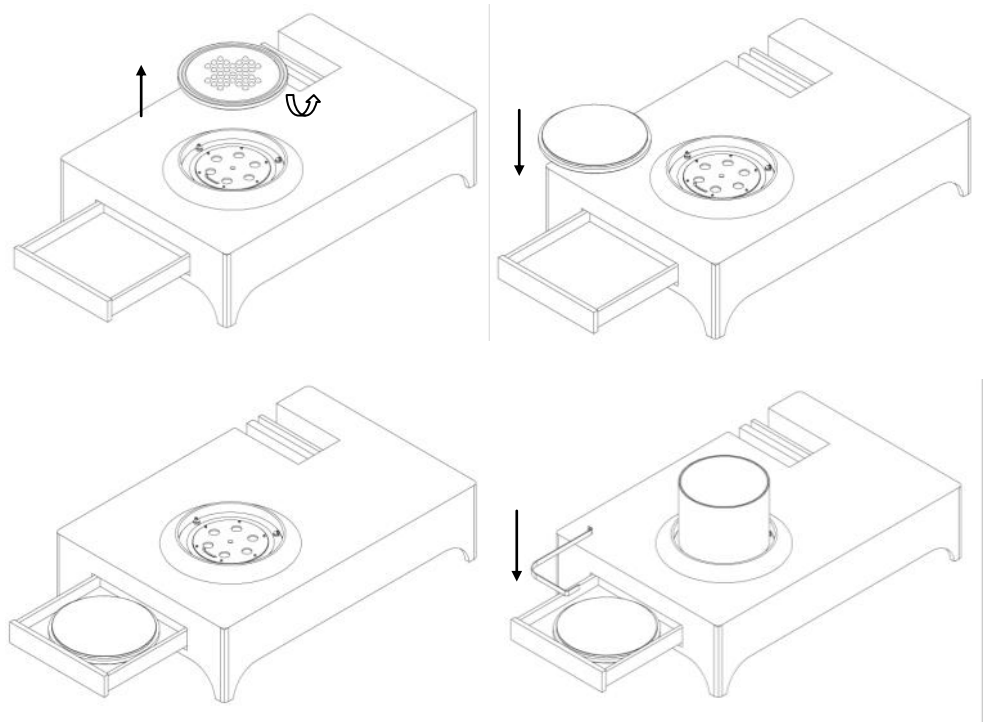

Vulcanu

Installation procedures

- 1 – Fireplace;
- 2 – Rim with the burner;
- 3 – Glass.

To use your fireplace as a piece of furniture just remove the glass and put the game. This is keep in the drawer with the burner key.

Vulcanu

Solitaire

Fill the board leaving empty the middle hole.

The objective of this game is remove to the board all pieces, one by one, except the last piece which should stay in the middle of the board.