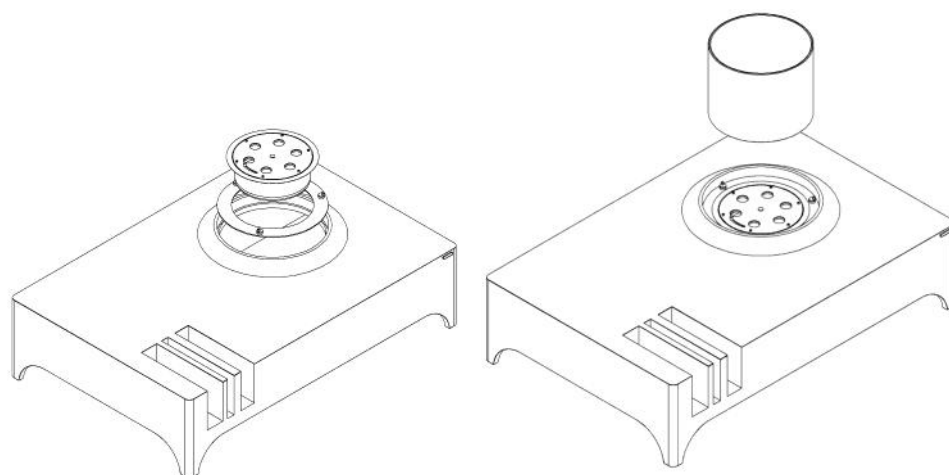

GlammFire

Vulcanu

Installation procedures

1. 1 – Fireplace;
2. 2 – Rim with the burner;
3. 3 – Glass.

To use your fireplace as a piece of furniture just remove the glass and put the game. This is keep in the drawer with the burner key.