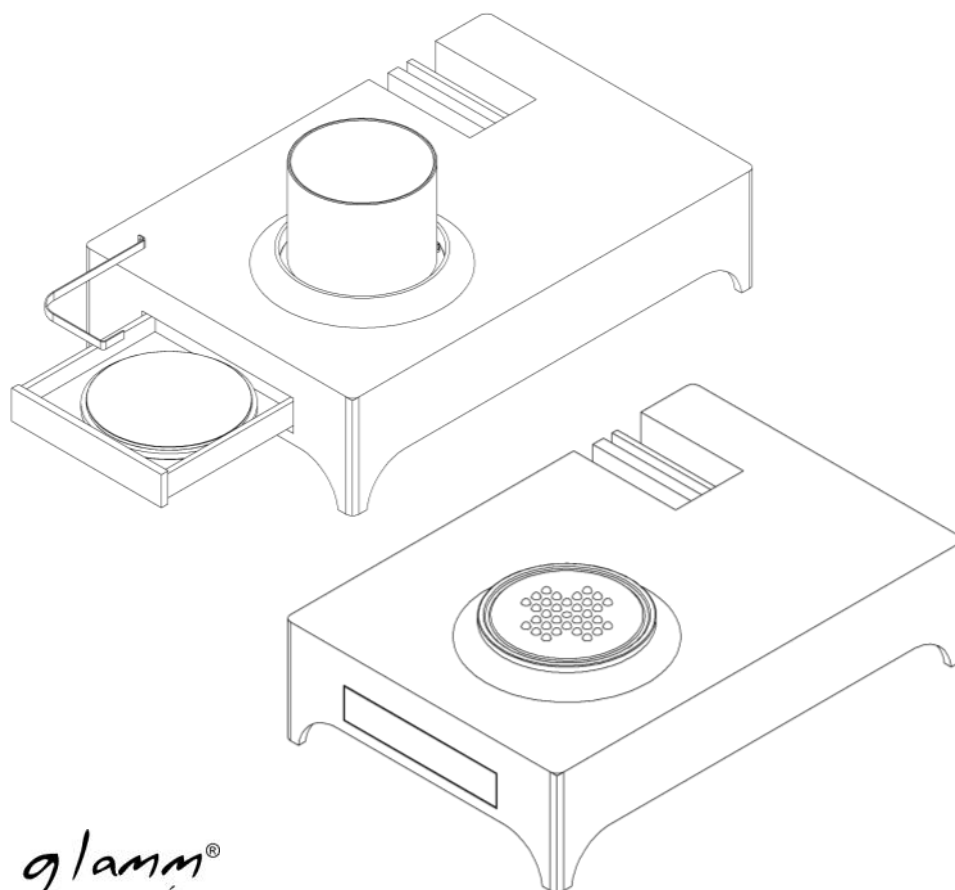

Live the comfort and style in your living room.

Dimensions// 560 h x 1200 w x 800 d mm

Weight// 40 kg

Accessories// - -

Protection// temperature resistant glass

Packing Dimensions// 540 h x 1666 w x 941 d mm

Vulcanu

Installation procedures

- 1 – Fireplace;
- 2 – Rim with the burner;
- 3 – Glass.

To use your fireplace as a piece of furniture just remove the glass and put the game. This is keep in the drawer with the burner key.

Vulcanu

Solitaire

Fill the board leaving empty the middle hole.

The objective of this game is remove to the board all pieces, one by one, except the last piece which should stay in the middle of the board.