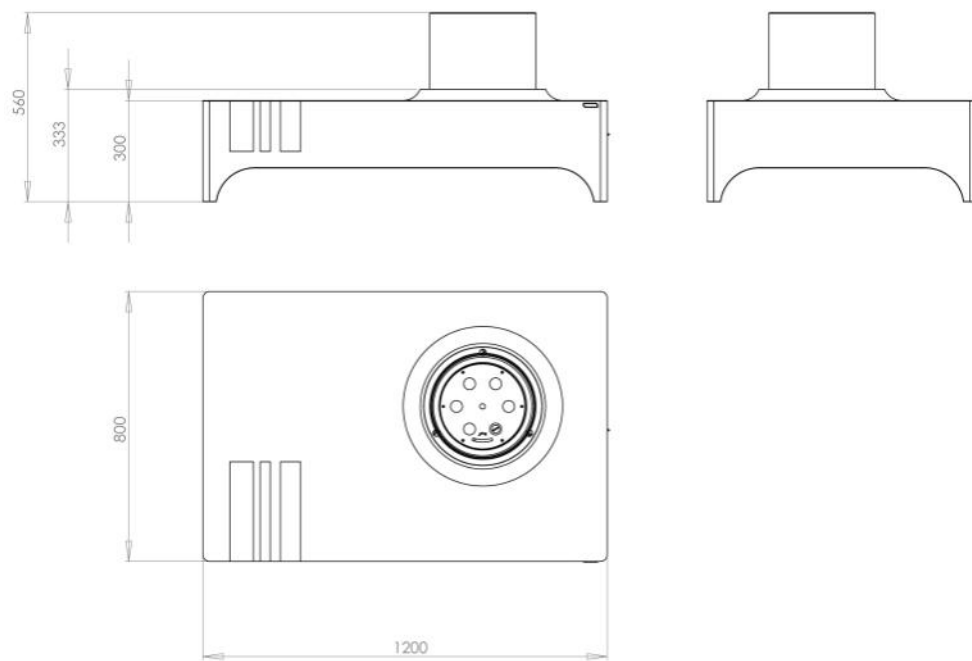

GlammFire

Vulcanu

GlammFire

Recuperadores Pachinha Lda.
Zona Industrial da Lagoa, Lote G1
4950-850 CORTES - MONÇÃO
PORTUGAL

Tel(+351) 251 654 800
Fax(+351) 251 654 801
info@glammfire.com
www.glammfire.com

glamm®
fire

PT02595-D